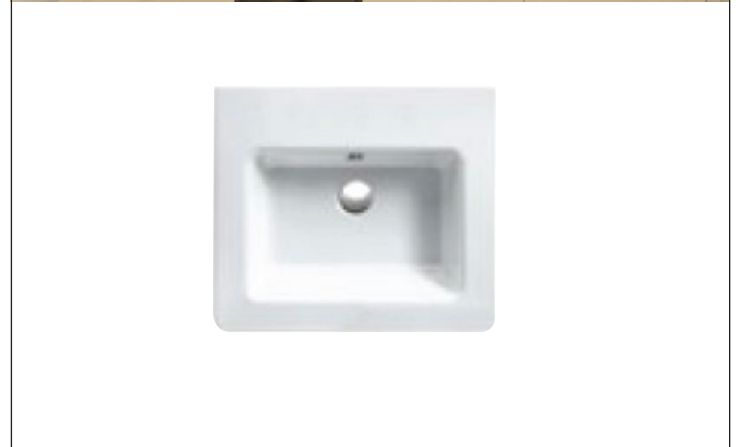

FEATURES

- Single washbasin made of pressure-cast fireclay.
- Cata-glaze, lifetime treatment. A total bacteria-proof barrier.
- Install wall-hung, semi-inset on base cabinet or on a pedestal.
- 0 up to 1 faucet holes. Must specify number of holes and hole position.

OPTIONS

- 5P45LI Front Towel Rail constructed of brass with chrome finish. L14⁶¹/₆₄"
- 4COPO Pedestal pressure-cast fireclay. W7³/₃₂" x H27¹/₆₄"

SIZE: W17²³/₃₂" x D13²⁵/₆₄" x H7⁹/₃₂"

SHIP WEIGHT: 22.05 lbs.

To Be Specified:

	Model No.	Color/Finish
<input type="checkbox"/>	145LI00	White gloss

To Be Specified: Faucet Hole Drillings

	Faucet Holes	
<input type="checkbox"/>	0	Circle location of faucet hole(s) drilling below
<input type="checkbox"/>	1	