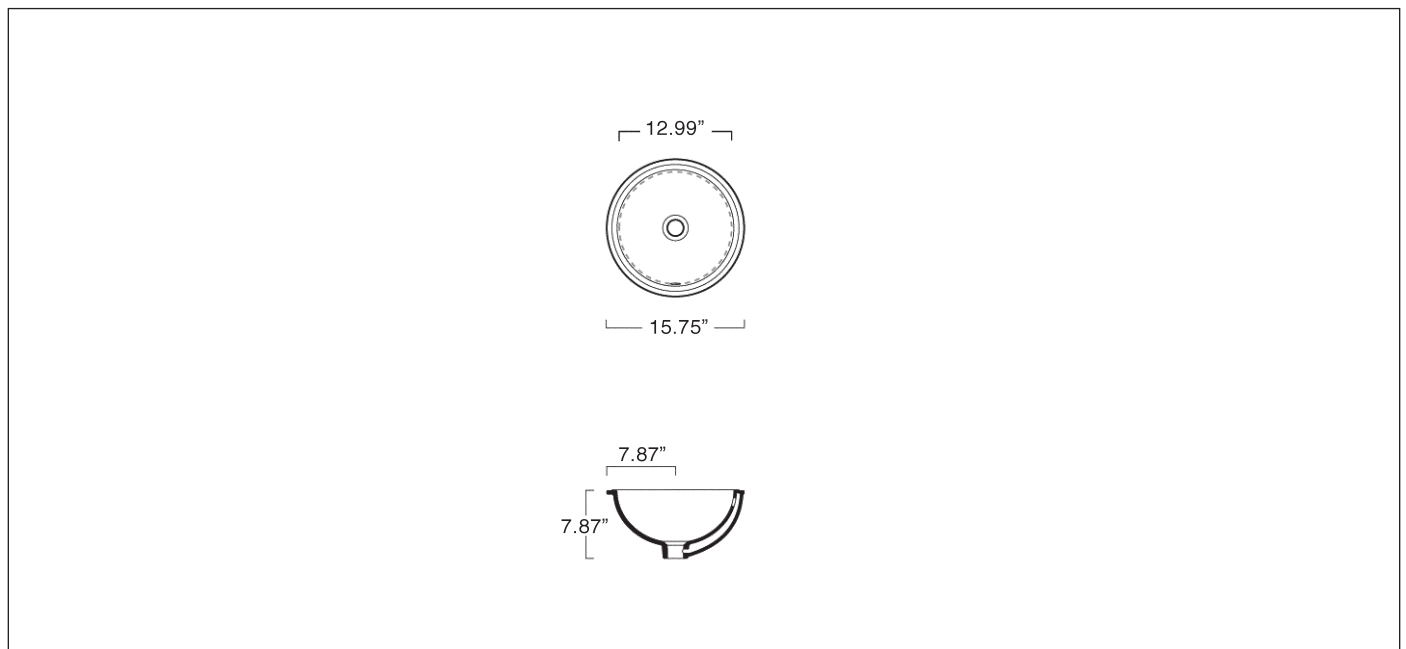

FEATURES

- Single washbasin made of pressure-cast fireclay.
- Cata-glaze, lifetime treatment. A total bacteria-proof barrier.
- Install under counter. With overflow.
- No faucet holes.

SIZE: Diameter 15.75" x H7.87"

SHIP WEIGHT: 13.23 lbs.

To Be Specified:

	Model No.	Color
<input type="checkbox"/>	1SR4000	White

CANOVA ROYAL