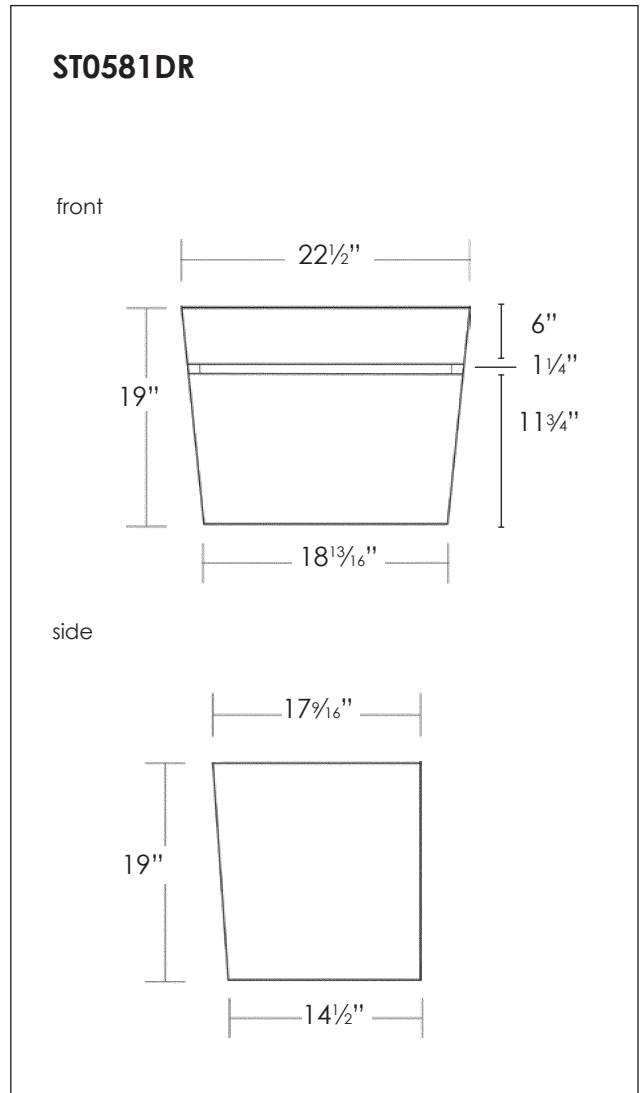

FEATURES

- Single Contour Base Cabinet with 1 drawer for use with Catalano single bowl washbasin 158ST.
- Frameless cabinet box made of 3/4" maple plywood with a light maple woodgrain finish.
- Drawer boxes are 5/8" solid hard rock maple, joined at all 4 corners by dovetail joints. Drawer bottoms are 1/4" closed grain wood dadoed into drawer sides, front and back. Drawer fronts are solid one piece construction, attached to drawer box with wood screws.
- Undermounted drawer glides with self-closing full extension guides.
- ST0581DR to be installed wall-hung.
- Quality construction. Made in the USA

FURNITURE FINISHES

- Deluxe Wood Veneer

STAR

Specified Model

	Model No.	No. of Drawers	Size W x D x H	*Ship Wt. (lbs.)
☐	ST0581DR	1	22½" x 17⅝" x 19"	62

*approximate shipping weight

To Be Specified: Finish/ Color

DELUXE	
WOOD VENEER	
☐	V01 Walnut Burl
☐	V02 Zebra Wood
☐	V03 Grey Oak Lati
☐	V04 Ebony Safari
☐	V06 Walnut Crown
☐	V07 Anigre Figured
☐	V08 Ash Lati
☐	V09 Wenge Groove
☐	V10 Silver Ash

Made in USA