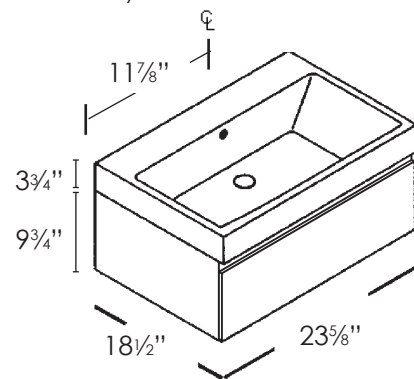

PM0601DR

shown with 160VP washbasin
(not included).