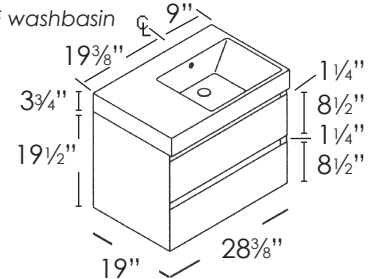

**FEATURES**

- Base Cabinet with 1 or 2 drawers for use with Catalano single bowl washbasin 175DZE or 175SZE. Must order cabinet for either right hand or left hand sink.
- Frameless cabinet box made of 3/4" maple plywood with a light maple wood grain finish.
- Drawer boxes are 5/8" solid hard rock maple, joined at all 4 corners by dovetail joints. Drawer bottoms are 1/4" closed grain wood dadoed into drawer sides, front and back. Drawer fronts are solid one piece construction, attached to drawer box with wood screws.
- Undermounted drawer glides with self-closing full extension guides.
- ZD0751DR to be installed wall-hung. ZD0752DR to be installed wall hung or on optional cabinet legs.
- Quality construction. Made in the USA

**OPTIONS**

- Cabinet Legs for use on 2 drawer cabinet. Two styles: Traditional (set of 4) or Modern (set of 2). See Cabinet Legs Specification sheet for details.

**Specified Model**

	Model No.	Use for Bowl	No. of Drawers	Size W x D x H	*Ship Wt. (lbs.)
<input type="checkbox"/>	ZD0751DRR	175DZE	1	28 <sup>3</sup> / <sub>8</sub> " x 19" x 9 <sup>3</sup> / <sub>4</sub> "	65
<input type="checkbox"/>	ZD0751DRL	175SZE	1	28 <sup>3</sup> / <sub>8</sub> " x 19" x 9 <sup>3</sup> / <sub>4</sub> "	65
<input type="checkbox"/>	ZD0752DRR	175DZE	2	28 <sup>3</sup> / <sub>8</sub> " x 19" x 19 <sup>1</sup> / <sub>2</sub> "	129
<input type="checkbox"/>	ZD0752DRL	175SZE	2	28 <sup>3</sup> / <sub>8</sub> " x 19" x 19 <sup>1</sup> / <sub>2</sub> "	129

**ZD0751DRL**

shown with 175SZE washbasin (not included).

**ZD0752DRR**

shown with 175DZE washbasin (not included).

**ZD0752DRL**

shown with 175SZE washbasin (not included).