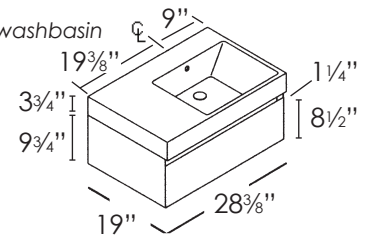

ZD0751DRR

shown with 175DZE washbasin (not included).