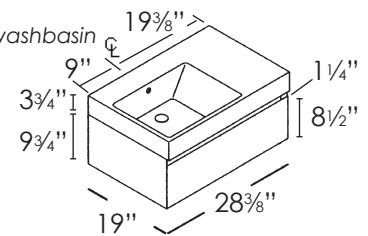

**FEATURES**

- Base Cabinet with 1 or 2 drawers for use with Catalano single bowl washbasin 175DZE or 175SZE. Must order cabinet for either right hand or left hand sink.
- Frameless cabinet box made of 3/4" maple plywood with a light maple wood grain finish.
- Drawer boxes are 5/8" solid hard rock maple, joined at all 4 corners by dovetail joints. Drawer bottoms are 1/4" closed grain wood dadoed into drawer sides, front and back. Drawer fronts are solid one piece construction, attached to drawer box with wood screws.
- Undermounted drawer glides with self-closing full extension guides.
- ZD0751DR to be installed wall-hung. ZD0752DR to be installed wall hung or on optional cabinet legs.
- Quality construction. Made in the USA

**OPTIONS**

- Cabinet Legs for use on 2 drawer cabinet. Two styles: Traditional (set of 4) or Modern (set of 2). See Cabinet Legs Specification sheet for details.

**Specified Model**

	Model No.	Use for Bowl	No. of Drawers	Size W x D x H	*Ship Wt. (lbs.)
<input type="checkbox"/>	ZD0751DRR	175DZE	1	28 <sup>3</sup> / <sub>8</sub> " x 19" x 9 <sup>3</sup> / <sub>4</sub> "	65
<input type="checkbox"/>	ZD0751DRL	175SZE	1	28 <sup>3</sup> / <sub>8</sub> " x 19" x 9 <sup>3</sup> / <sub>4</sub> "	65
<input type="checkbox"/>	ZD0752DRR	175DZE	2	28 <sup>3</sup> / <sub>8</sub> " x 19" x 19 <sup>1</sup> / <sub>2</sub> "	129
<input type="checkbox"/>	ZD0752DRL	175SZE	2	28 <sup>3</sup> / <sub>8</sub> " x 19" x 19 <sup>1</sup> / <sub>2</sub> "	129

**ZD0751DRL**

shown with 175SZE washbasin (not included).

**ZD0752DRR**

shown with 175DZE washbasin (not included).

**ZD0752DRL**

shown with 175SZE washbasin (not included).