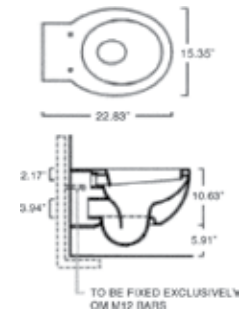

ROMA
120 WASHBASIN

SPECIFICATIONS

Size:
W47.247" x D21.65" x H6.3"
W120cm x D55cm x H16cm

Washbasin suitable for wall-hung, semi-recessed or on a pedestal installation. Faucet(s) can be placed on the counter, in 0, 1 or 3 positions, or on the wall.
Shipping Wt: 77.2 lbs.

OPTIONAL:
5P12R Frontal Towel Rail constructed of brass with chrome finish.
1CORO Ceramic Pedestal 7.87" x 28" 20cm x 71cm

1120RO
Washbasin
White

5P12PR
Front Towel Rail
Chrome

1CORO
Pedestal
White

White
00

ROMA
85/50 WASHBASIN

SPECIFICATIONS

Size:
W33.5" x D21.65" x H6.13"
W85cm x D55cm x H16cm

Washbasin suitable for wall-hung, semi-recessed or on a pedestal installation. Faucet(s) can be placed on the counter, in 0, 1 or 3 positions, or on the wall.
Shipping Wt: 68.3 lbs.

OPTIONAL:
5PPA85RO Frontal Towel Rail constructed of brass with chrome finish (shown above).
1CORO Ceramic Pedestal 7.87" x 28" 20cm x 71cm

185RP
Washbasin
White

5PA85RO
Front Towel Rail
Chrome

1CORO
Pedestal
White

White
00

ZERO/ROMA TOILET

SPECIFICATIONS

Size:
W15.35" x L22.8" x H16.5"
W39cm x L58cm x H42cm

Wall-hung one-piece toilet, less seat. 1.2 gpf (4.5 liters).
Shipping Wt: 50.7 lbs.

REQUIRED:
Toilet Seat

1VSRO
Wall-hung Toilet, less seat
White*

5SROSTF
Soft-Close Toilet Seat
White

White
00