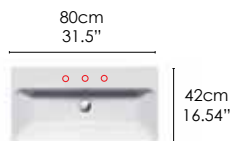

PROIEZIONI 80 WASHBASIN

SPECIFICATIONS

Size:

W31.5" x D16.54" x H5.12"
W80cm x D42cm x H13cm

Washbasin for wall-hung or sit on installation. 0, 1 or 3 faucet hole drillings. Must specify number of holes. Need hole position if not centered. Shipping Wt: 44.1 lbs.

OPTIONAL:

5P80PR Front Towel Rail constructed of brass with chrome finish (shown above).
1COPR Ceramic Pedestal 7.87" x 27.56" 20cm x 70cm

180PR
Washbasin
White

5P80PR
Front Towel Rail
Chrome

1COPR
Pedestal
White

White
00

PROIEZIONI 60 WASHBASIN

SPECIFICATIONS

Size:

W23.6" x D16.54" x H5.12"
W60cm x D42cm x H13cm

Washbasin for wall-hung or sit on installation. 0, 1 or 3 faucet hole drillings. Must specify number of holes. Need hole position if not centered. Shipping Wt: 33.1 lbs.

OPTIONAL:

5P60PR Front Towel Rail constructed of brass with chrome finish (shown above).
1COPR Ceramic Pedestal 7.87" x 27.56" 20cm x 70cm

160PR
Washbasin
White

5P60PR
Front Towel Rail
Chrome

1COPR
Pedestal
White

White
00

PROIEZIONI 42 WASHBASIN

SPECIFICATIONS

Size:

W16.54" x D16.54" x H5.12"
W42cm x D42cm x H13cm

Washbasin for wall-hung, or sit on installation. Single faucet hole drilling. Need hole position if not centered. Shipping Wt: 17.7 lbs.

OPTIONAL:

5P42PR Front Towel Rail constructed of brass with chrome finish (shown above).
1COPR Ceramic Pedestal 7.87" x 27.56" 20cm x 70cm

142PR
Washbasin
White

5P42PR
Front Towel Rail
Chrome

1COPR
Pedestal
White

White
00