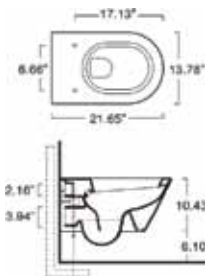

KIT FOR BOTTOM SIDE FIXING