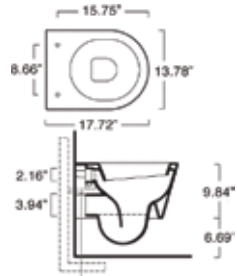

TO BE FIXED EXCLUSIVELY ON M19 BARS