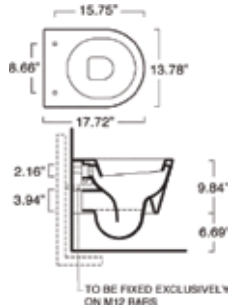

47cm
18.5"

PREMIUM
40 WASHBASIN

SPECIFICATIONS

Size:

W15.75" x D12.6" x H6.3"
W40cm x D32cm x H16cm

Washbasin with single sink. Suitable for wall-hung, sit-on or base cabinet installation. Faucet(s) can be placed on the counter, in 0 or 1 positions, or on the wall. Shown with optional towel rail. Shipping Wt: 22.04 lbs.

32cm
12.6"

Premium by Catalano

ZERO 55 TOILET

SPECIFICATIONS

Size:
W13.78" x L21.65" x H16.5"
W35cm x L55m x H42cm

Wall-hung one-piece toilet, less seat. 1.2 gpf (4.5 liters).
Shipping Wt: 42 lbs.

REQUIRED:
Toilet Seat

Size:
W13.78" x L17.72" x H16.5"
W35cm x L45cm x H42cm

Wall-hung one-piece toilet, less seat. 1.2 gpf (4.5 liters).
Shipping Wt: 42 lbs.

REQUIRED:
Toilet Seat

1VSV45

Wall-hung Toilet, less seat
White

5V45STF
Soft-Close Toilet Seat
White

White
00

VERSO 53 TOILET

SPECIFICATIONS

Size:
W13" x L20.9" x H16.5"
W33cm x L53m x H42cm

Wall-hung one-piece toilet, less seat. 1.2 gpf (4.5 liters).
Shipping Wt: 44.09 lbs.

REQUIRED:
Toilet Seat

1VSV5E

Wall-hung Toilet, less seat
White