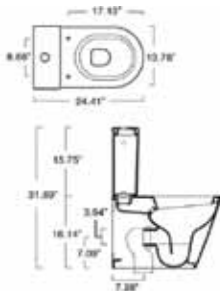

SPECIFICATIONS

Size:

W15.35" x L22.8" x H34.25"
W35cm x L62cm x H87cm

Floor-mounted close-coupled 2-piece toilet. Combination bowl and tank. 1.2 gpf (4.5 liters). Less seat.
Shipping Wt: 55.12 lbs.

REQUIRED:
Toilet Seat

OPTIONAL:
5BASZ Flushing mechanism with dual flush device

1MPZN

Floor-Mtd. 2-PC Toilet, less seat
White

5SCSTF

Soft-Close Toilet Seat
White

5BASZ

Flushing Mechanism (dual) ⌚

White
00