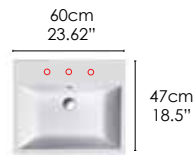

Premium by Catalano

PREMIUM 100 WASHBASIN

SPECIFICATIONS

Size:

W39.37" x D18.5" x H6.3"
W100cm x D47cm x H16cm

Washbasin with single sink. Suitable for wall-hung, sit-on or base cabinet installation. Faucet(s) can be placed on the counter, in 0, 1 or 3 positions, or on the wall. Shown with optional towel rail. Shipping Wt: 61.73 lbs.

OPTIONAL:

5P10N Frontal Towel Rail constructed of brass with chrome finish.

110VP

Washbasin
White

5P10N

Front Towel Rail
Chrome

White
00

PREMIUM 80 WASHBASIN

SPECIFICATIONS

Size:

W31.5" x D18.5" x H6.3"
W80cm x D47cm x H16cm

Washbasin with single sink. Suitable for wall-hung, sit-on or base cabinet installation. Faucet(s) can be placed on the counter, in 0, 1 or 3 positions, or on the wall. Shown with optional towel rail. Shipping Wt: 50.73 lbs.

OPTIONAL:

5P75N Front Towel Rail constructed of brass with chrome finish.

180VP

Washbasin
White

5P75N

Front Towel Rail
Chrome

White
00

PREMIUM 60 WASHBASIN

SPECIFICATIONS

Size:

W23.62" x D18.5" x H6.3"
W60cm x D47cm x H16cm

Washbasin with single sink. Suitable for wall-hung, sit-on or base cabinet installation. Faucet(s) can be placed on the counter, in 0, 1 or 3 positions, or on the wall. Shown with optional towel rail. Shipping Wt: 37.5 lbs.

OPTIONAL:

5P6QN Front Towel Rail constructed of brass with chrome finish (shown above).

160VP

Washbasin
White

5P6QN

Front Towel Rail
Chrome

White
00