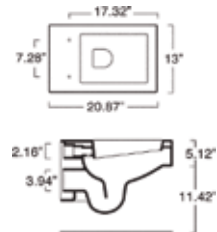

32cm
12.6"

Premium by Catalano

ZERO 55 TOILET

SPECIFICATIONS

Size:
W13.78" x L21.65" x H16.5"
W35cm x L55m x H42cm

Wall-hung one-piece toilet, less seat. 1.2 gpf (4.5 liters).
Shipping Wt: 42 lbs.

REQUIRED:
Toilet Seat

Size:
W13.78" x L17.72" x H16.5"
W35cm x L45cm x H42cm

Wall-hung one-piece toilet, less seat. 1.2 gpf (4.5 liters).
Shipping Wt: 42 lbs.

REQUIRED:
Toilet Seat

1VSV45

Wall-hung Toilet, less seat
White

5V45STF
Soft-Close Toilet Seat
White

White
00

VERSO 53 TOILET

SPECIFICATIONS

Size:
W13" x L20.9" x H16.5"
W33cm x L53m x H42cm

Wall-hung one-piece toilet, less seat. 1.2 gpf (4.5 liters).
Shipping Wt: 44.09 lbs.

REQUIRED:
Toilet Seat

1VSV5E

Wall-hung Toilet, less seat
White

5V5ESTF
Soft-Close Toilet Seat
White

5V5ESTP
Soft-Close Plus Toilet Seat
White

White
00

ZERO 62 2-PC TOILET

SPECIFICATIONS

Size:

W15.35" x L22.8" x H34.25"
W35cm x L62cm x H87cm

Floor-mounted close-coupled 2-piece toilet. Combination bowl and tank. 1.2 gpf (4.5 liters). Less seat.
Shipping Wt: 55.12 lbs.