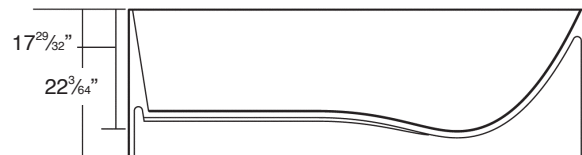

FEATURES

- 66.93" x 28.35" x 22.05" freestanding bathtub.
- Resin stone material.
- End offset drain location. Spring-loaded chrome finish bottom drain included.
- Built-in overflow.
- 10 Year Limited Residential Warranty
3 Year Commercial Warranty

COLOR

- 01 White

FINISH

- (V) velvet

Specified Model

Model	SVP6728
Dimensions	L66.93" x W28.35" x H22.05"
Drain Outlet	End (offset)
Water Capacity	82 gallons
Cubic Feet	33.24
Item Weight	430 lbs.
Shipping Weight	540 lbs.
Material	Resin Stone
Installation	freestanding, floor mounted
Required	floor or wall mount faucet not supplied