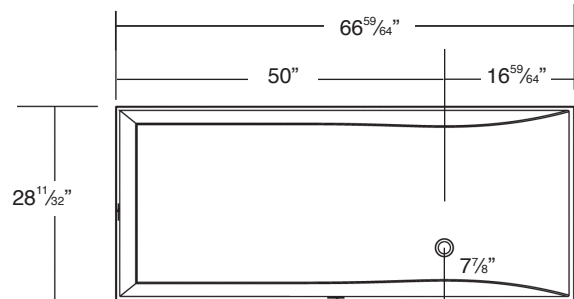

FEATURES

- 66.93" x 28.35" x 22.05" freestanding bathtub.
- Resin stone material.
- End offset drain location. Spring-loaded chrome finish bottom drain included.
- Built-in overflow.
- 10 Year Limited Residential Warranty
3 Year Commercial Warranty

COLOR

- 01 White

FINISH

- (V) velvet

Specified Model

Model	SVP6728
Dimensions	L66.93" x W28.35" x H22.05"
Drain Outlet	End (offset)
Water Capacity	82 gallons
Cubic Feet	33.24
Item Weight	430 lbs.
Shipping Weight	540 lbs.
Material	Resin Stone
Installation	freestanding, floor mounted
Required	floor or wall mount faucet not supplied