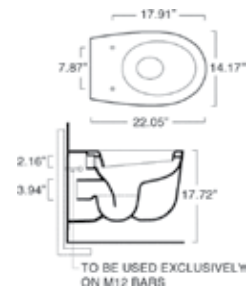

MUSE WALL MIRROR

SPECIFICATIONS

Size:
W27" x H42"
W68.58cm x H106.68cm

Decorative wall mirror suitable for wall-hung installation.
Shipping Wt: 58 lbs.

5M27WMS
Wall Mirror
Mirror/Clear Decoration

Mirror

MUSE 80 WASHBASIN

SPECIFICATIONS

Size:
W31.5" x D18.5" x H5.51"
W80cm x D47cm x H14cm

Wall-hung or sit on installation. Pre-arranged for 3 faucet hole drillings. Must specify number of holes. Need hole position if not centered.
Shipping Wt: 44.09 lbs.

OPTIONAL:
5P80MU Front Towel Rail constructed of brass with chrome finish.

180MU
Wahsbasin
White
Black*

5P80MU
Front Towel Rail
Chrome

White
00   Black
NE

MUSE 56 TOILET

SPECIFICATIONS

Size:
W14.2" x D22.05" x H17.72"
W36cm x D56cm x H45cm

Wall-hung one-piece toilet, less seat. 1.2 gpf (4.5 liters).

REQUIRED:
Toilet seat

1VSMU
Wall-hung Toilet, less seat
White
Black

5MUSTF
Soft-Close Toilet Seat
White
Black

White
00   Black
NE