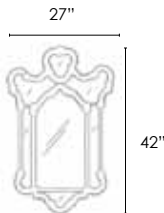

SPECIFICATIONS

Size:
W39.37" x D19.69" x H5.51"
W100cm x D50cm x H14cm

Washbasin is suitable for wall-hung or sit on installation. Pre-arranged for 3 faucet hole drillings. Must specify number of holes. Need hole position if not centered. Shipping Wt: 52.9 lbs.

MUSE WALL MIRROR

SPECIFICATIONS

Size:
W27" x H42"
W68.58cm x H106.68cm

Decorative wall mirror suitable for wall-hung installation.
Shipping Wt: 58 lbs.

5M27WMS
Wall Mirror
Mirror/Clear Decoration

Mirror

MUSE 80 WASHBASIN

SPECIFICATIONS

Size:
W31.5" x D18.5" x H5.51"
W80cm x D47cm x H14cm

Wall-hung or sit on installation. Pre-arranged for 3 faucet hole drillings. Must specify number of holes. Need hole position if not centered.
Shipping Wt: 44.09 lbs.

OPTIONAL:
5P80MU Front Towel Rail constructed of brass with chrome finish.

180MU
Wahsbasin
White
Black*

5P80MU
Front Towel Rail
Chrome

White
00 Black
NE

MUSE 56 TOILET

SPECIFICATIONS

Size:
W14.2" x D22.05" x H17.72"
W36cm x D56cm x H45cm