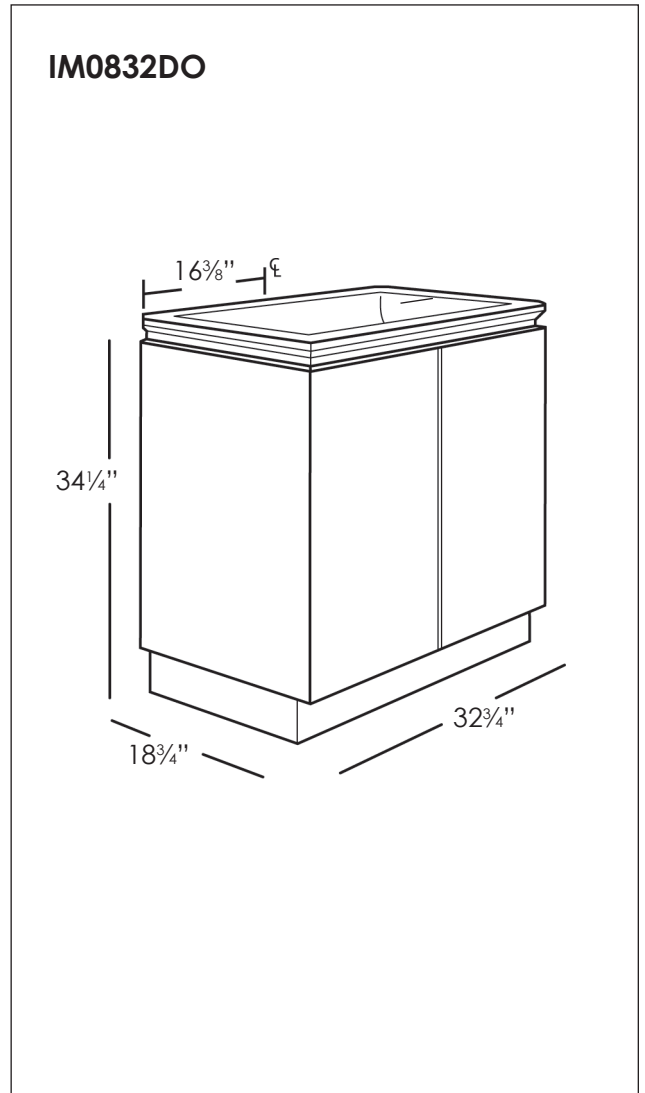

IMPRONTA

Made in USA