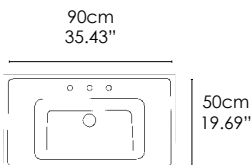

**CANOVA ROYAL
90 WASHBASIN**

SPECIFICATIONS

Size:
W35.43" x D19.69" x H9.06"
W90cm x D50cm x H23cm

Washbasin can be installed wall-hung, on a floor stand, base cabinet or on a pedestal. 1 or 3 faucet hole drillings. Must specify number of holes. Need hole position if not centered.
Shipping Wt: 59.6 lbs.

OPTIONAL:
5P90CV Front Towel Rail constructed of brass with chrome finish (shown above).

190CV
Washbasin
White

5P90CV
Front Towel Rail
Chrome

White
00

**CANOVA ROYAL
90 WASHBASIN & STAND**

SPECIFICATIONS

Size:
W35.43" x D19.69" x H9.06"
W90cm x D50cm x H23cm

Washbasin. Wall-hung installation with Floor Structure. 1 or 3 faucet hole drillings. Must specify number of holes. Need hole position if not centered.
Shipping Wt: 59.6 lbs.

REQUIRED:
5S190CV Floor Structure constructed of brass with chrome finish. Must purchase washbasin separately to complete.
W33.07" x D17.32" x H30.71"
W84 cm x D44cm x H78cm
Shipping Wt: 17.64 lbs.

190CV
Washbasin
White

5S190CV
Floor Structure
Chrome

White
00   Chrome

**CANOVA ROYAL
BASE CABINET**

SPECIFICATIONS

Size:
W33.86" x D18.9" x H30.71"
W86cm x D48m x H75cm

Vanity console with double drawers and chrome brass foot for floor installation. High quality cabinet is available in gloss finishes of alabaster, carbon, slate, mocha and champagne.

OPTIONAL:
5PLS85RO Lateral Towel Rail constructed of brass with chrome finish (two shown above).

1M9CR
2 Drawer Cabinet
Gloss Alabaster
Gloss Carbon
Gloss Slate
Gloss Mocha
Gloss Champagne

5PLS85RO
Lateral Towel Rail
Sold each. Two required.
Chrome