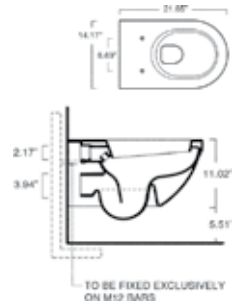

CANOVA ROYAL
57 WASHBASIN

SPECIFICATIONS

Size:
W22.44" x D16.54" x H7.87"
W57cm x D42cm x H20cm

Undercounter elliptic washbasin with overflow. No faucet hole drillings. Shipping Wt: 22.05 lbs.

1SOCV
Washbasin
White

White
00

CANOVA ROYAL
40 WASHBASIN

SPECIFICATIONS

Size:
15.75" Diameter x H7.87"
Diameter 40cm x H20cm

Washbasin can be installed on the countertop, without overflow. No faucet hole drillings. Shipping Wt: 13.3 lbs.

1SR40
Washbasin
White

White
00

CANOVA ROYAL
55 TOILET

SPECIFICATIONS

Size:
W14.17" x L21.658" x H11.02"
W36cm x L55cm x H28cm

Wall-hung one-piece toilet, with concealed fitting, less seat. 1.2 gpf (4.5 liters). Shipping Wt: 42 lbs.

REQUIRED:
Toilet Seat

1VSCR
Wall-hung Toilet, less seat
White

5SSSTF
Soft-Close Toilet Seat
White
Black

White
00