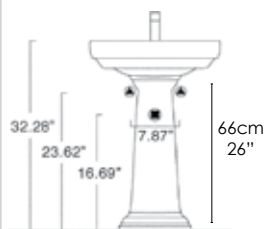

SPECIFICATIONS

Size:
W22.05" x D17.32" x H7.87"
W56cm x D44cm x H20cm

Washbasin can be installed wall-hung or on a pedestal. 1 or 3 faucet hole drillings. Must specify number of holes. Need hole position if not centered. Shipping Wt: 37.5 lbs.

OPTIONAL:
5P56CV Front Towel Rail constructed of brass with chrome finish.

156CV
Washbasin
White

5P56CV
Front Towel Rail
Chrome

White
00

56cm
22.05"

CANOVA ROYAL 56 WASHBASIN & PEDESTAL

SPECIFICATIONS

Size:
W22.05" x D17.32" x H7.87"
W56cm x D44cm x H20cm

156CV
Washbasin
White

1COCV
Pedestal
White

White
00

30cm
11.8"

CANOVA ROYAL 55 WASHBASIN

SPECIFICATIONS

Size:
W21.65" x D14.96" x H7.87"
W55cm x D38cm x H20cm

Undercounter rectangular washbasin with overflow. No faucet hole drillings. Shipping Wt: 22.05 lbs.

15OCR
Washbasin
White

White
00

5.31" 1.98"
7.87"

CANOVA ROYAL
57 WASHBASIN

SPECIFICATIONS

Size:
W22.44" x D16.54" x H7.87"
W57cm x D42cm x H20cm

Undercounter elliptic washbasin with overflow. No faucet hole drillings. Shipping Wt: 22.05 lbs.