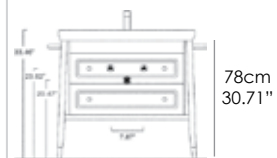

Size:
 W35.43" x D19.69" x H9.06"
 W90cm x D50cm x H23cm

Washbasin. Wall-hung installation with Floor Structure. 1 or 3 faucet hole drillings. Must specify number of holes. Need hole position if not centered.
 Shipping Wt: 59.6 lbs.

190CV
Washbasin
 White

5S190CV
Floor Structure
 Chrome

White
 00 Chrome

**CANOVA ROYAL
 BASE CABINET**

SPECIFICATIONS

Size:
 W33.86" x D18.9" x H30.71"
 W86cm x D48m x H75cm

Vanity console with double drawers and chrome brass foot for floor installation. High quality cabinet is available in gloss finishes of alabaster, carbon, slate, mocha and champagne.

**CANOVA ROYAL 90
WASHBASIN & PEDESTAL**

SPECIFICATIONS

Size:
W35.43" x D19.69" x H9.06"
W90cm x D50cm x H23cm

Washbasin can be installed wall-hung or on a pedestal. 1 or 3 faucet hole drillings. Must specify number of holes. Need hole position if not centered.
Shipping Wt: 59.6 lbs.

SPECIFICATIONS

Size:
W27.56" x D20.47" x H9.06"
W70cm x D52cm x H23cm

Washbasin can be installed wall-hung or on a pedestal (see below). 1 or 3 faucet hole drillings. Must specify number of holes. Need hole position if not centered.
Shipping Wt: 50.7 lbs.