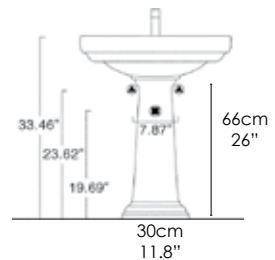

**CANOVA ROYAL 90
WASHBASIN & PEDESTAL**

SPECIFICATIONS

Size:
W35.43" x D19.69" x H9.06"
W90cm x D50cm x H23cm

Washbasin can be installed wall-hung or on a pedestal. 1 or 3 faucet hole drillings. Must specify number of holes. Need hole position if not centered.
Shipping Wt: 59.6 lbs.

REQUIRED:
1COCV Ceramic Pedestal.
Must purchase washbasin separately to complete.
W30 cm x H66cm
W11.8" x H26"
Shipping Wt: 31 lbs.

190CV
Washbasin
White

1COCV
Pedestal
White

White
00

**CANOVA ROYAL
70 WASHBASIN**

SPECIFICATIONS

Size:
W27.56" x D20.47" x H9.06"
W70cm x D52cm x H23cm

Washbasin can be installed wall-hung or on a pedestal (see below). 1 or 3 faucet hole drillings. Must specify number of holes. Need hole position if not centered.
Shipping Wt: 50.7 lbs.

OPTIONAL:
5P70CV Front Towel Rail
constructed of brass with chrome finish (shown above).

170CV
Washbasin
White

5P70CV
Front Towel Rail
Chrome

White
00

**CANOVA ROYAL 70
WASHBASIN & PEDESTAL**

SPECIFICATIONS

Size:
W27.56" x D20.47" x H9.06"
W70cm x D52cm x H23cm

Washbasin can be installed wall-hung or on a pedestal. 1 or 3 faucet hole drillings. Must specify number of holes. Need hole position if not centered.
Shipping Wt: 50.7 lbs.

REQUIRED:
1COCV Ceramic Pedestal.
Must purchase washbasin separately to complete.
W30 cm x H66cm
W11.8" x H26"
Shipping Wt: 31 lbs.

170CV
Washbasin
White

1COCV
Pedestal
White

White
00