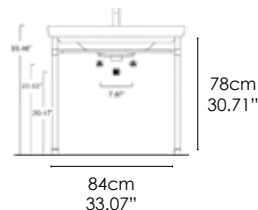

1VSCR - 14.2" x 21.65"

**CANOVA ROYAL
 90 WASHBASIN**

SPECIFICATIONS

Size:
 W35.43" x D19.69" x H9.06"
 W90cm x D50cm x H23cm

Washbasin can be installed wall-hung, on a floor stand, base cabinet or on a pedestal. 1 or 3 faucet hole drillings. Must specify number of holes. Need hole position if not centered.
 Shipping Wt: 59.6 lbs.

Size:
 W35.43" x D19.69" x H9.06"
 W90cm x D50cm x H23cm

Washbasin. Wall-hung installation with Floor Structure. 1 or 3 faucet hole drillings. Must specify number of holes. Need hole position if not centered.
 Shipping Wt: 59.6 lbs.

190CV
Washbasin
 White

5S190CV
Floor Structure
 Chrome

White
 00 Chrome

**CANOVA ROYAL
 BASE CABINET**

SPECIFICATIONS

Size:
 W33.86" x D18.9" x H30.71"
 W86cm x D48m x H75cm

Vanity console with double drawers and chrome brass foot for floor installation. High quality cabinet is available in gloss finishes of alabaster, carbon, slate, mocha and champagne.

1SR40
Washbasin
White

White
00

CANOVA ROYAL
55 TOILET

SPECIFICATIONS

Size:
W14.17" x L21.658" x H11.02"
W36cm x L55cm x H28cm

Wall-hung one-piece toilet, with concealed fitting, less seat. 1.2 gpf (4.5 liters). Shipping Wt: 42 lbs.