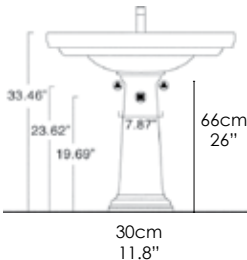

**CANOVA ROYAL 90
WASHBASIN & PEDESTAL**

SPECIFICATIONS

Size:
W35.43" x D19.69" x H9.06"
W90cm x D50cm x H23cm

Washbasin can be installed wall-hung or on a pedestal. 1 or 3 faucet hole drillings. Must specify number of holes. Need hole position if not centered.
Shipping Wt: 59.6 lbs.

REQUIRED:
1COCV Ceramic Pedestal.
Must purchase washbasin separately to complete.
W30 cm x H66cm
W11.8" x H26"
Shipping Wt: 31 lbs.

190CV
Washbasin
White

1COCV
Pedestal
White

White
00

**CANOVA ROYAL
70 WASHBASIN**

SPECIFICATIONS

Size:
W27.56" x D20.47" x H9.06"
W70cm x D52cm x H23cm

Washbasin can be installed wall-hung or on a pedestal (see below). 1 or 3 faucet hole drillings. Must specify number of holes. Need hole position if not centered.
Shipping Wt: 50.7 lbs.

OPTIONAL:
5P70CV Front Towel Rail
constructed of brass with chrome finish (shown above).

170CV
Washbasin
White

5P70CV
Front Towel Rail
Chrome

White
00

**CANOVA ROYAL 70
WASHBASIN & PEDESTAL**

SPECIFICATIONS

Size:
W27.56" x D20.47" x H9.06"
W70cm x D52cm x H23cm

Washbasin can be installed wall-hung or on a pedestal. 1 or 3 faucet hole drillings. Must specify number of holes. Need hole position if not centered.
Shipping Wt: 50.7 lbs.

REQUIRED:
1COCV Ceramic Pedestal.
Must purchase washbasin separately to complete.
W30 cm x H66cm
W11.8" x H26"
Shipping Wt: 31 lbs.

170CV
Washbasin
White

1COCV
Pedestal
White

White
00