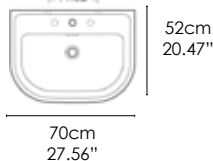

**CANOVA ROYAL 90
WASHBASIN & PEDESTAL**

SPECIFICATIONS

Size:
W35.43" x D19.69" x H9.06"
W90cm x D50cm x H23cm

Washbasin can be installed wall-hung or on a pedestal. 1 or 3 faucet hole drillings. Must specify number of holes. Need hole position if not centered.
Shipping Wt: 59.6 lbs.

REQUIRED:
1COCV Ceramic Pedestal.
Must purchase washbasin separately to complete.
W30 cm x H66cm
W11.8" x H26"
Shipping Wt: 31 lbs.

190CV
Washbasin
White

1COCV
Pedestal
White

White
00

**CANOVA ROYAL
70 WASHBASIN**

SPECIFICATIONS

Size:
W27.56" x D20.47" x H9.06"
W70cm x D52cm x H23cm

Washbasin can be installed wall-hung or on a pedestal (see below). 1 or 3 faucet hole drillings. Must specify number of holes. Need hole position if not centered.
Shipping Wt: 50.7 lbs.

OPTIONAL:
5P70CV Front Towel Rail
constructed of brass with chrome finish (shown above).

170CV
Washbasin
White

5P70CV
Front Towel Rail
Chrome

White
00

**CANOVA ROYAL 70
WASHBASIN & PEDESTAL**

SPECIFICATIONS

Size:
W27.56" x D20.47" x H9.06"
W70cm x D52cm x H23cm

Washbasin can be installed wall-hung or on a pedestal. 1 or 3 faucet hole drillings. Must specify number of holes. Need hole position if not centered.
Shipping Wt: 50.7 lbs.

REQUIRED:
1COCV Ceramic Pedestal.
Must purchase washbasin separately to complete.
W30 cm x H66cm
W11.8" x H26"
Shipping Wt: 31 lbs.

170CV
Washbasin
White

1COCV
Pedestal
White

White
00