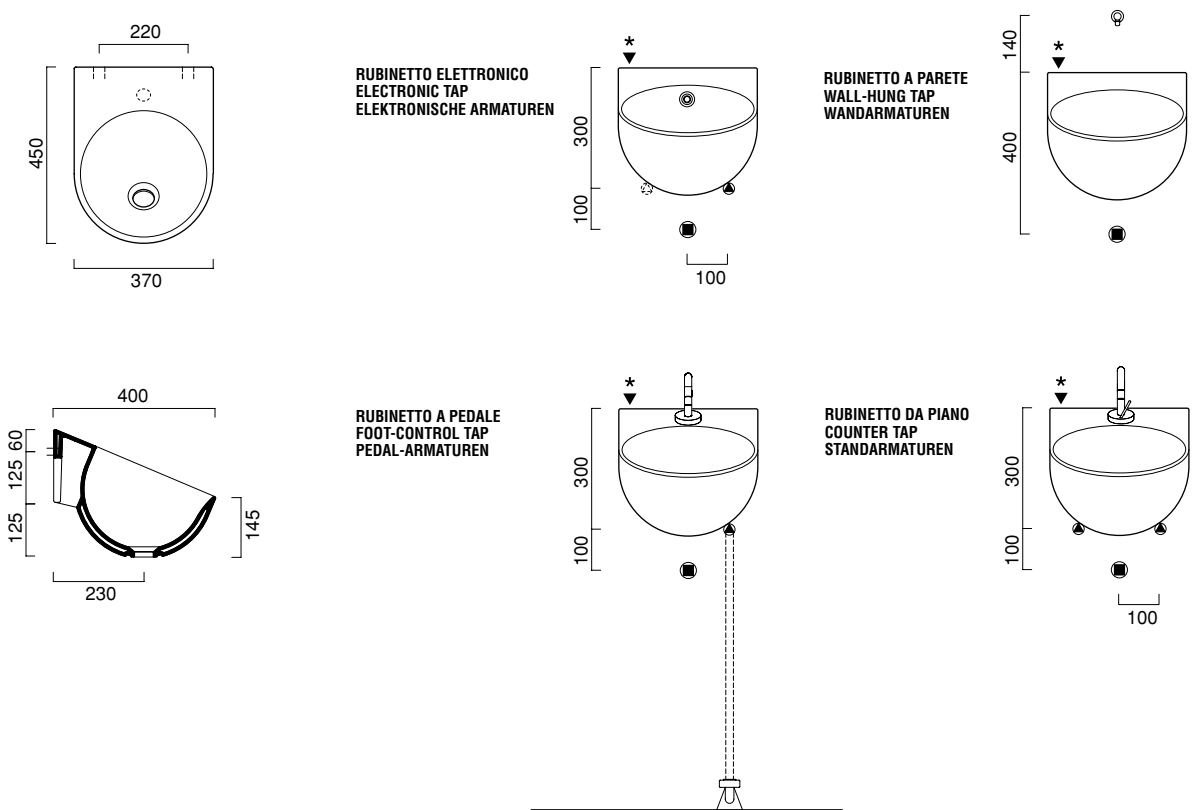

* +1000 UOMO-DONNA / MAN-WOMAN / MANN-FRAU
+800 BAMBINO / BABY / KIND